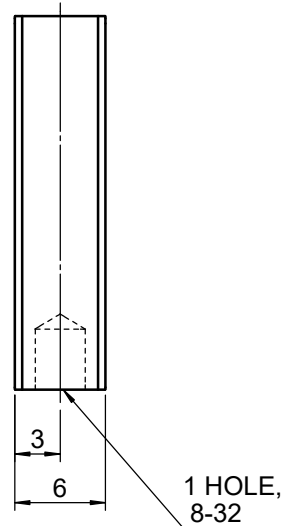

ACCEPTS
Ø0.5" OPTICS

 Unice E-O Services Inc. No.5, Andong Rd., Chung Li District, Taoyuan City 32063, Taiwan, R.O.C.			TITLE: 04MTE-0.5	
			DWG. NO.	04MTE-0.5
MATERIAL: N/A			F	
DRAWN	Jimmy	2010/12/30	SCALE:	2:1
ENG APPR.	Johnny	2010/12/30	REV	0