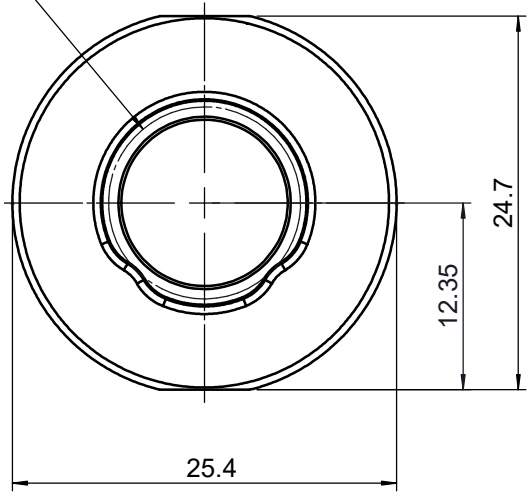

ACCEPTS
Ø0.5" OPTICS

 Unice E-O Services Inc. No.5, Andong Rd., Chung Li District, Taoyuan City 32063, Taiwan, R.O.C.			TITLE: 04MTE-0.5	
			DWG. NO.	04MTE-0.5
MATERIAL: N/A			F	
DRAWN	Jimmy	2010/12/30	SCALE:	2:1
ENG APPR.	Johnny	2010/12/30	REV	0