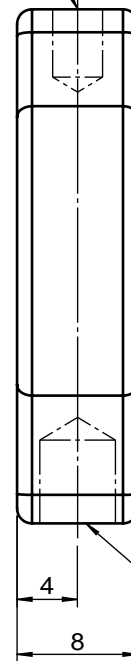

ACCEPTS
 \varnothing 20mm OPTICS
 Max.THK 4.4

1 HOLE,
 M4

 Unice E-O Services Inc. No.5, Andong Rd., Chung Li District, Taoyuan City 32063, Taiwan, R.O.C.			TITLE:	
			04MTC-20M	
			DWG. NO.	04MTC-20M
			MATERIAL:	N/A
DRAWN	John	2023/8/17	SCALE:	2:1
ENG APPR.	Johnny	2023/8/17	REV	0