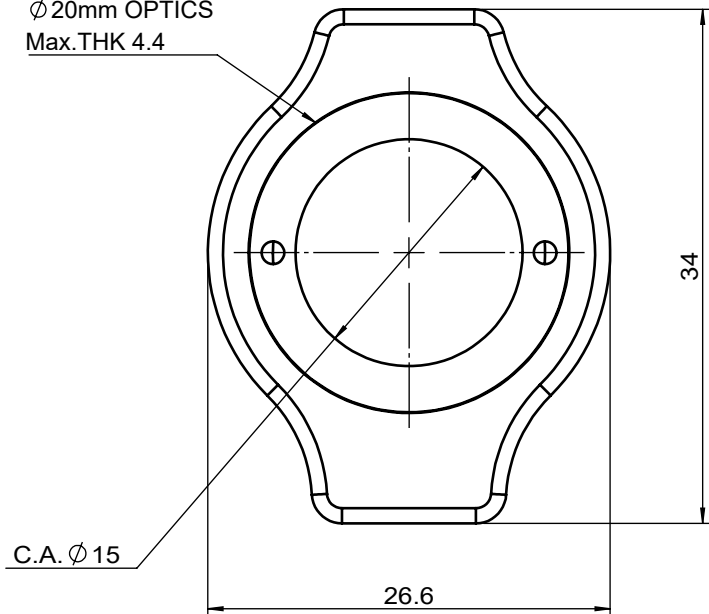

ACCEPTS
 \varnothing 20mm OPTICS
 Max.THK 4.4

1 HOLE,
 M4

 Unice E-O Services Inc. No.5, Andong Rd., Chung Li District, Taoyuan City 32063, Taiwan, R.O.C.			TITLE:	
			04MTC-20M	
			DWG. NO.	04MTC-20M
			MATERIAL:	N/A
DRAWN	John	2023/8/17	SCALE:	2:1
ENG APPR.	Johnny	2023/8/17	REV	0