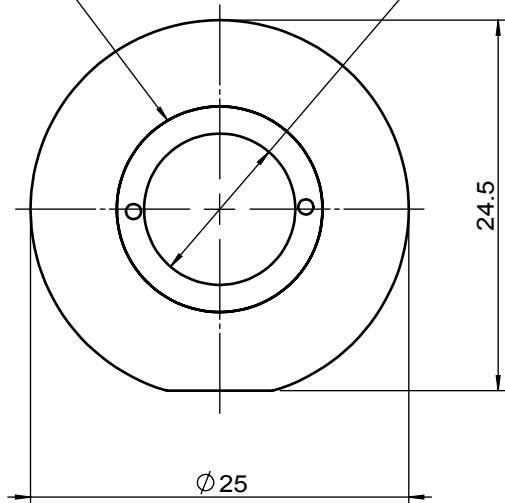

ACCEPTS
 \varnothing 0.5" OPTICS
 Max.THK 6.4

C.A. \varnothing 10

UNIT:m/m

 Unice E-O Services Inc. No.5, Andong Rd., Chung Li District, Taoyuan City 32063, Taiwan, R.O.C.			TITLE:	
			04MTC-0.5M	
			DWG. NO.	04MTC-0.5M
			MATERIAL:	
			N/A	
DRAWN	Sky	2018/4/11	SCALE:	2:1
ENG APPR.	Johnny	2018/4/11	REV	0