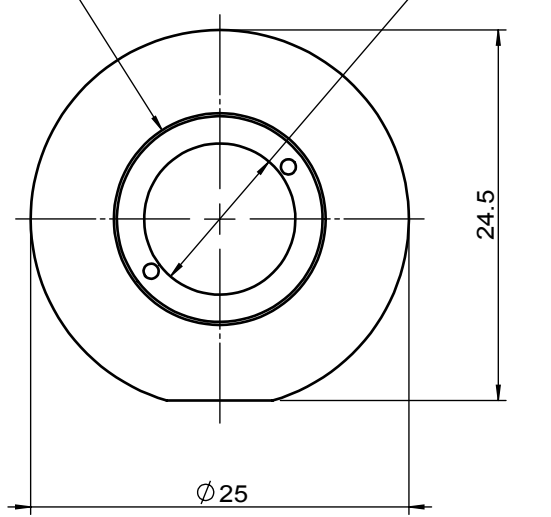

ACCEPTS
 $\varnothing 0.5"$ OPTICS
 Max. THK 6.4

C.A. $\varnothing 10$

 Unice E-O Services Inc. No.5, Andong Rd., Chung Li District, Taoyuan City 32063, Taiwan, R.O.C.			TITLE:	
			04MTC-0.5	
			DWG. NO.	04MTC-0.5
			MATERIAL:	
			N/A	
DRAWN	NAME	DATE	SCALE:	2:1
ENG APPR.	Johnny	2018/4/11	REV	0