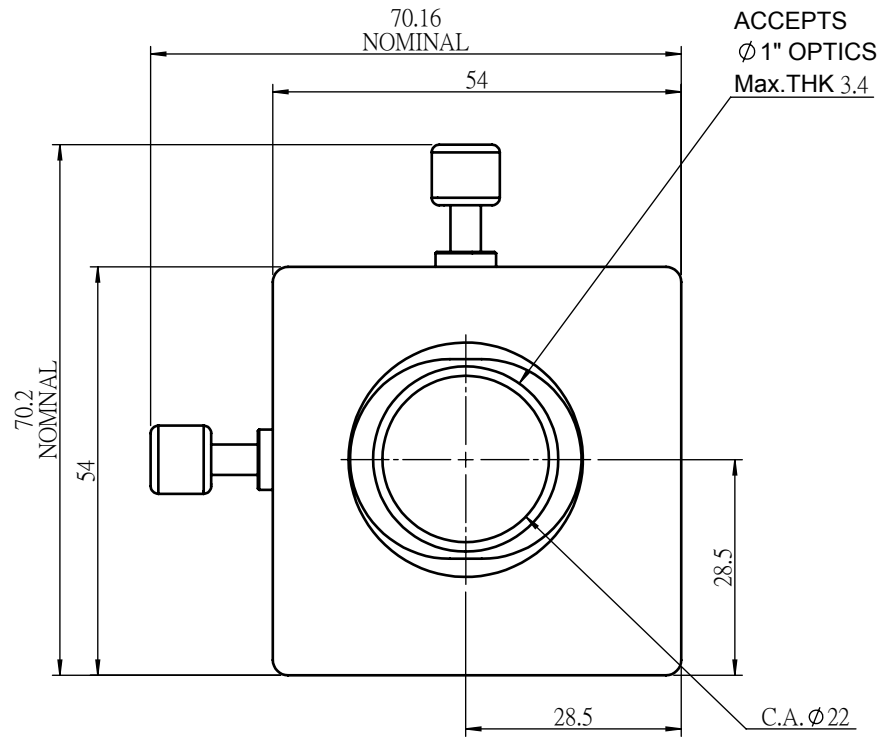

 Unice E-O Services Inc. No.5, Andong Rd., Chung Li District, Taoyuan City 32063, Taiwan, R.O.C.			TITLE:	
			04MOM-1-XY	
			DWG. NO.	04MOM-1-XY
			MATERIAL:	N/A
DRAWN	NAME	DATE	SCALE:	1:1
ENG APPR.	Johnny	2018/4/11	REV	0