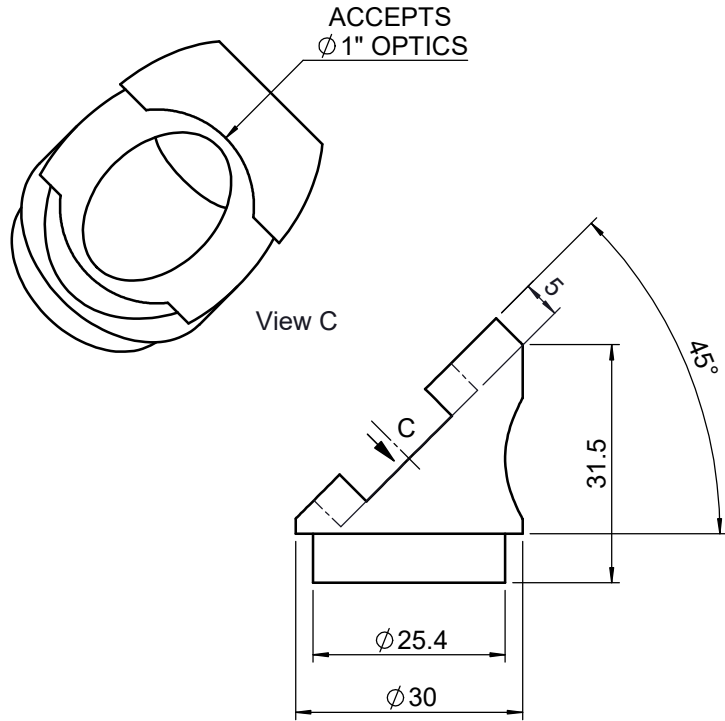

UNIT:m/m

 Unice E-O Services Inc. No.5, Andong Rd., Chung Li District, Taoyuan City 32063, Taiwan, R.O.C.			TITLE:	
			04MAD-1M	
			DWG. NO.	04MAD-1M
			MATERIAL:	N/A
DRAWN	NAME	DATE	SCALE:	1:1
ENG APPR.	Johnny	2010/12/30	REV	0