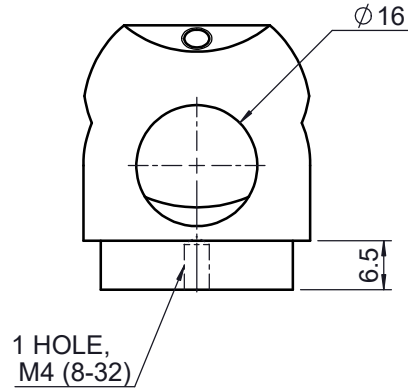

UNIT:m/m

 Unice E-O Services Inc. No.5, Andong Rd., Chung Li District, Taoyuan City 32063, Taiwan, R.O.C.			TITLE:	
			04MAD-1M	
			DWG. NO.	04MAD-1M
			MATERIAL:	N/A
DRAWN	NAME	DATE	SCALE:	1:1
ENG APPR.	Johnny	2010/12/30	REV	0