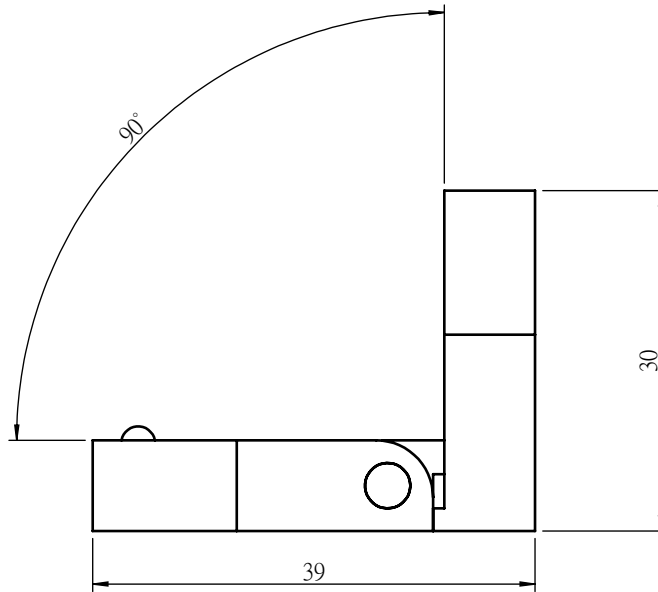

C

D

E

F

 Unice E-O Services Inc. No.5, Andong Rd., Chung Li District, Taoyuan City 32063, Taiwan, R.O.C.			TITLE: XXX	
			04FOM-2M	
			DWG. NO.	04FOM-2M
			MATERIAL:	N/A
DRAWN	Sky	2018/11/8	SCALE:	1.5:1
ENG APPR.	Johnny	2018/11/8	REV	0