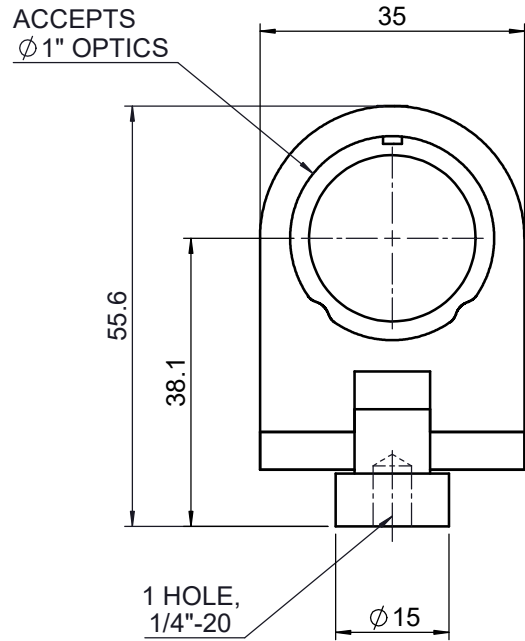

 Unice E-O Services Inc. No.5, Andong Rd., Chung Li District, Taoyuan City 32063, Taiwan, R.O.C.	TITLE:		04FOM-1	
	DWG. NO.		04FOM-1	
	NAME	DATE	MATERIAL:	
DRAWN	Jimmy	2010/12/30	N/A	
ENG APPR.	Johnny	2010/12/30	SCALE:	1:1
			REV	0