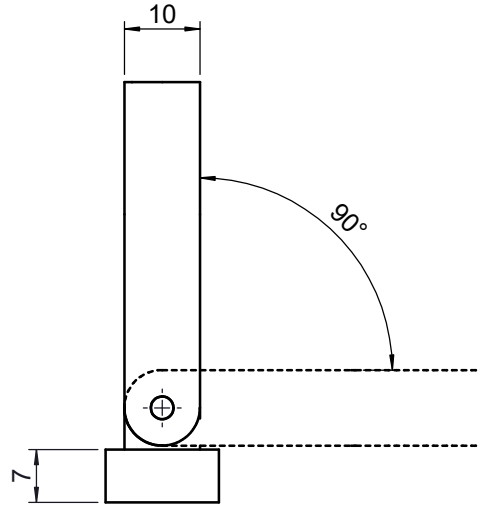

 Unice E-O Services Inc. No.5, Andong Rd., Chung Li District, Taoyuan City 32063, Taiwan, R.O.C.	TITLE:		04FOM-1	
	DWG. NO.		04FOM-1	
	NAME	DATE	MATERIAL:	
DRAWN	Jimmy	2010/12/30	N/A	
ENG APPR.	Johnny	2010/12/30	SCALE:	1:1
			REV	0