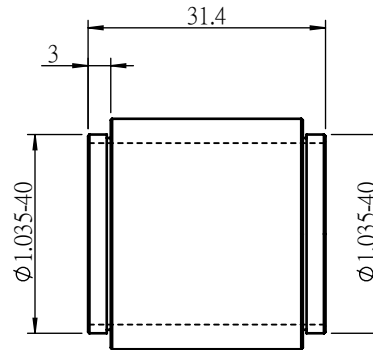

C.A. $\varnothing 24$

UNIT:m/m

 Unice E-O Services Inc. No.5, Andong Rd., Chung Li District, Taoyuan City 32063, Taiwan, R.O.C.			TITLE:	
			04ETS1-S1-1L	
			DWG. NO.	04ETS1-S1-1L
			MATERIAL:	
			N/A	
DRAWN	NAME	DATE	SCALE:	1:1
ENG APPR.	Johnny	2018/10/24	REV	0