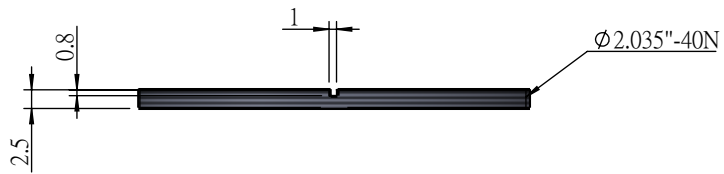

 Unice E-O Services Inc. No.5, Andong Rd., Chung Li District, Taoyuan City 32063, Taiwan, R.O.C.			TITLE:	
			04ETR-2(M)	
			DWG. NO.	04ETR-2(M)
			MATERIAL:	
			N/A	
DRAWN	NAME	DATE	SCALE:	1:1
ENG APPR.	Johnny	2017/10/30	REV	0