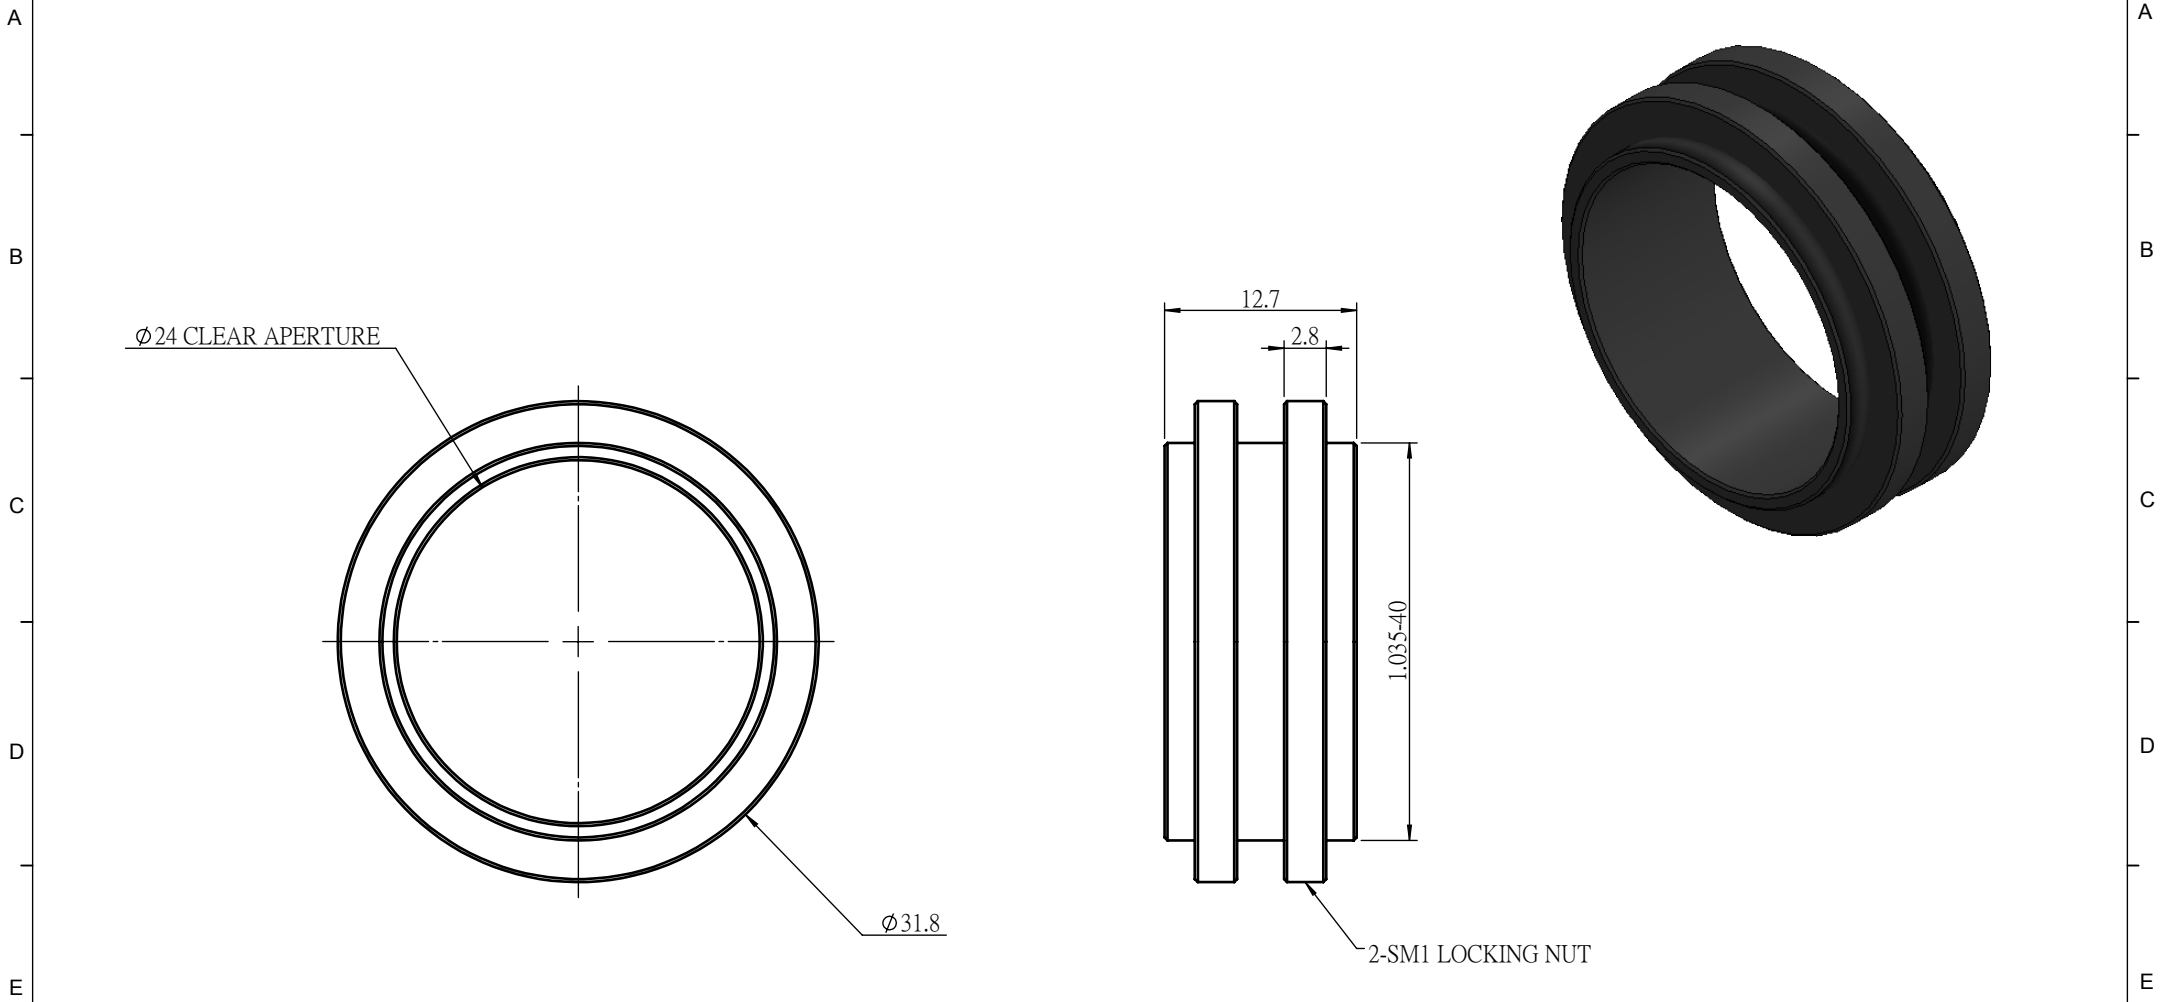

Unice E-O Services Inc.
 No.5, Andong Rd., Chung Li District,
 Taoyuan City 32063, Taiwan, R.O.C.

TITLE: 04ETC-S1-0.5L
 DWG. NO. 04ETC-S1-0.5L

	NAME	DATE
DRAWN	Sky	2018/11/16
ENG APPR.	Johnny	2018/11/16

MATERIAL: N/A
 SCALE: 2:1
 REV 0