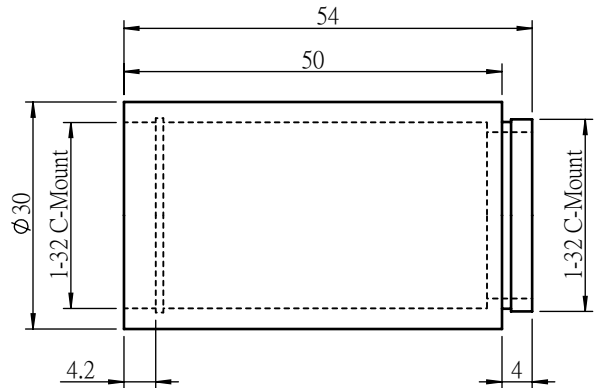

UNIT:m/m

 <b>Unice E-O Services Inc.</b> No.5, Andong Rd., Chung Li District, Taoyuan City 32063, Taiwan, R.O.C.			TITLE:	
			04ETC-C-50L	
			DWG. NO.	04ETC-C-50L
			MATERIAL:	
			N/A	
DRAWN	NAME	DATE	SCALE:	1:1
ENG APPR.	Johnny	2019/5/13	REV	0