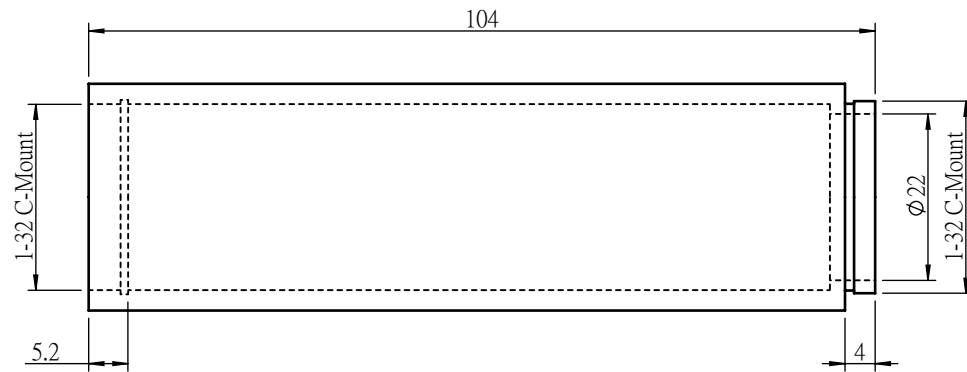

 <b>Unice E-O Services Inc.</b> No.5, Andong Rd., Chung Li District, Taoyuan City 32063, Taiwan, R.O.C.			TITLE:	
			04ETC-C-100L	
			DWG. NO.	04ETC-C-100L
			MATERIAL:	N/A
DRAWN	Sky	2018/11/16	SCALE:	1:1
ENG APPR.	Johnny	2018/11/16	REV	0