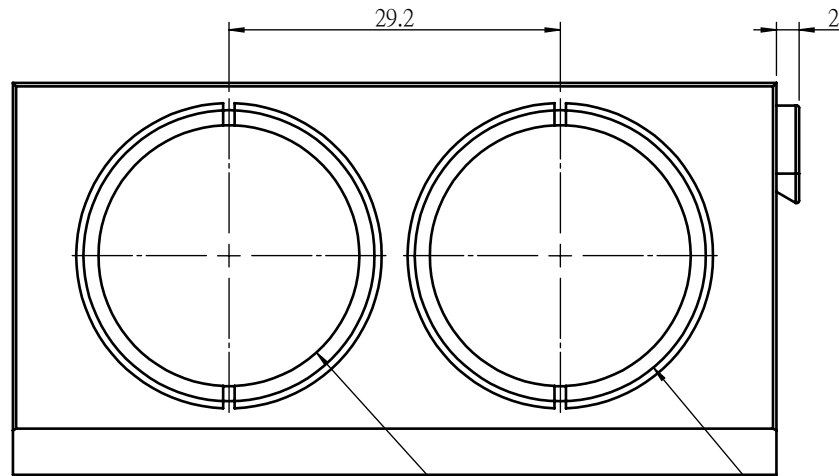

C.A.  $\phi 23$

ACCEPTS  
 $\phi 1"$  OPTICS  
 Max. THK 4.6

UNIT:m/m

 <b>Unice E-O Services Inc.</b> No.5, Andong Rd., Chung Li District, Taoyuan City 32063, Taiwan, R.O.C.			TITLE: 04DFM-1(M)	
			04DFM-1(M)	
			DWG. NO.	04DFM-1(M)
			MATERIAL:	N/A
DRAWN	Sky	2018/12/10	SCALE:	1.5:1
ENG APPR.	Johnny	2018/12/10	REV	0