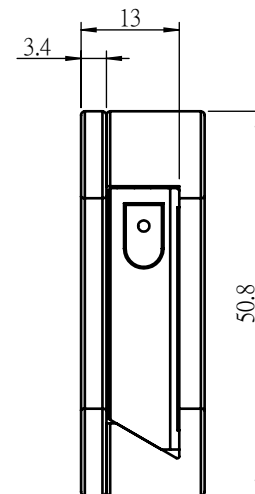

UNIT:m/m

 <b>Unice E-O Services Inc.</b> No.5, Andong Rd., Chung Li District, Taoyuan City 32063, Taiwan, R.O.C.			TITLE:	
			04CFM-1M	
			DWG. NO.	04CFM-1M
			MATERIAL:	N/A
DRAWN	Sky	2020/2/26	SCALE:	1:1
ENG APPR.	Johnny	2020/2/26	REV	0