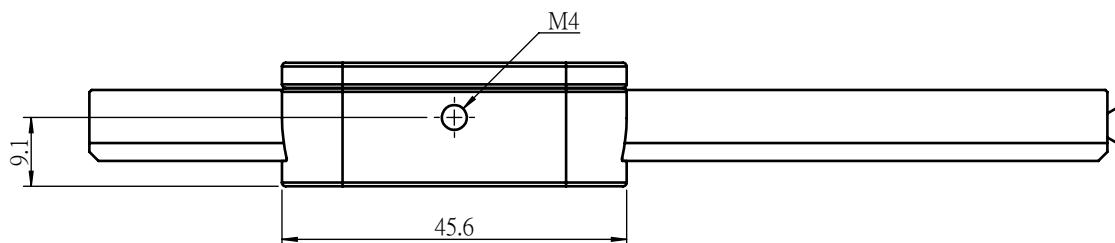

UNIT:m/m

 <b>Unice E-O Services Inc.</b> No.5, Andong Rd., Chung Li District, Taoyuan City 32063, Taiwan, R.O.C.			TITLE:	
			04CFM-1M	
			DWG. NO.	04CFM-1M
			MATERIAL:	N/A
DRAWN	Sky	2020/2/26	SCALE:	1:1
ENG APPR.	Johnny	2020/2/26	REV	0