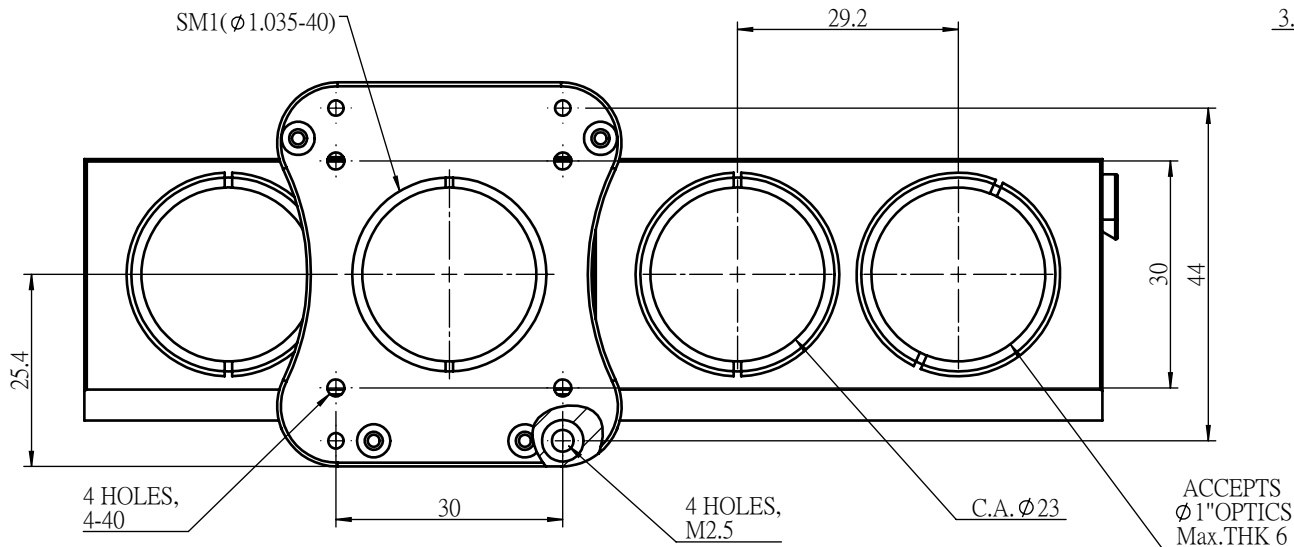

UNIT:m/m

 <b>Unice E-O Services Inc.</b> No.5, Andong Rd., Chung Li District, Taoyuan City 32063, Taiwan, R.O.C.			TITLE:	
			04CFM-1M	
			DWG. NO.	04CFM-1M
			MATERIAL:	N/A
DRAWN	Sky	2020/2/26	SCALE:	1:1
ENG APPR.	Johnny	2020/2/26	REV	0