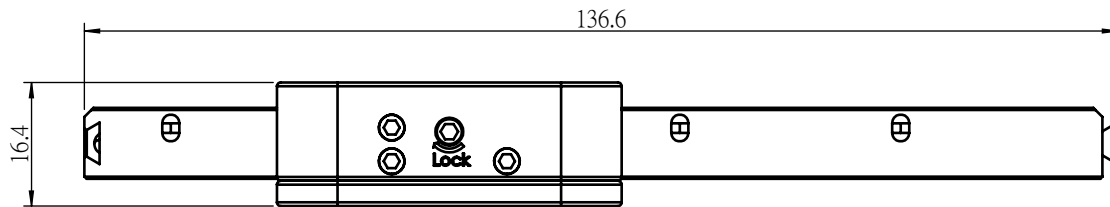

UNIT:m/m

 <b>Unice E-O Services Inc.</b> No.5, Andong Rd., Chung Li District, Taoyuan City 32063, Taiwan, R.O.C.			TITLE:	
			04CFM-1M	
			DWG. NO.	04CFM-1M
			MATERIAL:	N/A
DRAWN	Sky	2020/2/26	SCALE:	1:1
ENG APPR.	Johnny	2020/2/26	REV	0