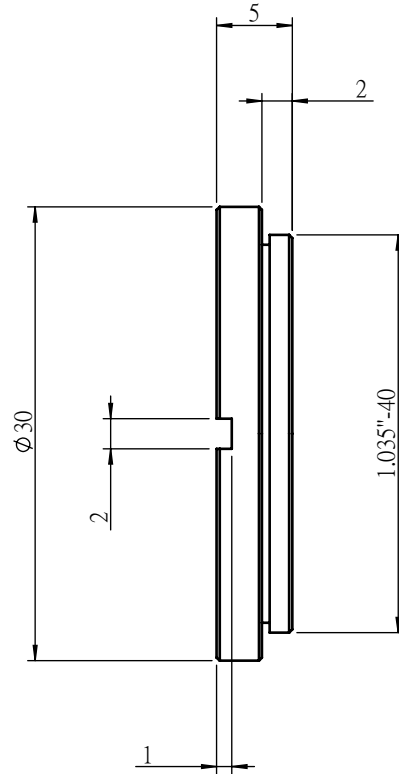

 Unice E-O Services Inc. No.5, Andong Rd., Chung Li District, Taoyuan City 32063, Taiwan, R.O.C.			TITLE:	
			04CEC-S1-05L	
			DWG. NO.	04CEC-S1-05L
			MATERIAL:	N/A
DRAWN	Sky	2018/10/17	SCALE:	2:1
ENG APPR.	Johnny	2018/10/17	REV	0