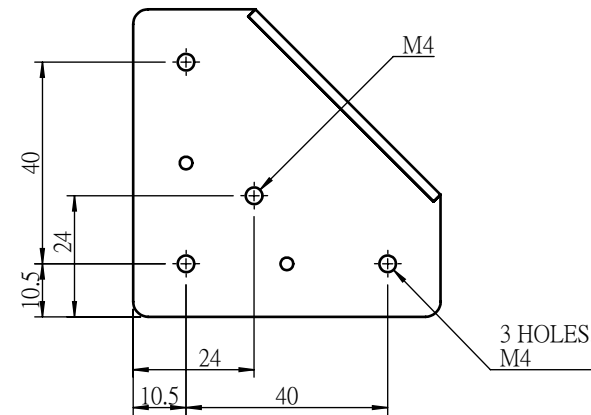

 Unice E-O Services Inc. No.5, Andong Rd., Chung Li District, Taoyuan City 32063, Taiwan, R.O.C.			TITLE:	
			04BBR-1M-DF	
			DWG. NO.	04BBR-1M-DF
			MATERIAL:	N/A
DRAWN	Sky	2020/2/26	SCALE:	1:1.5
ENG APPR.	Johnny	2020/2/26	REV	0