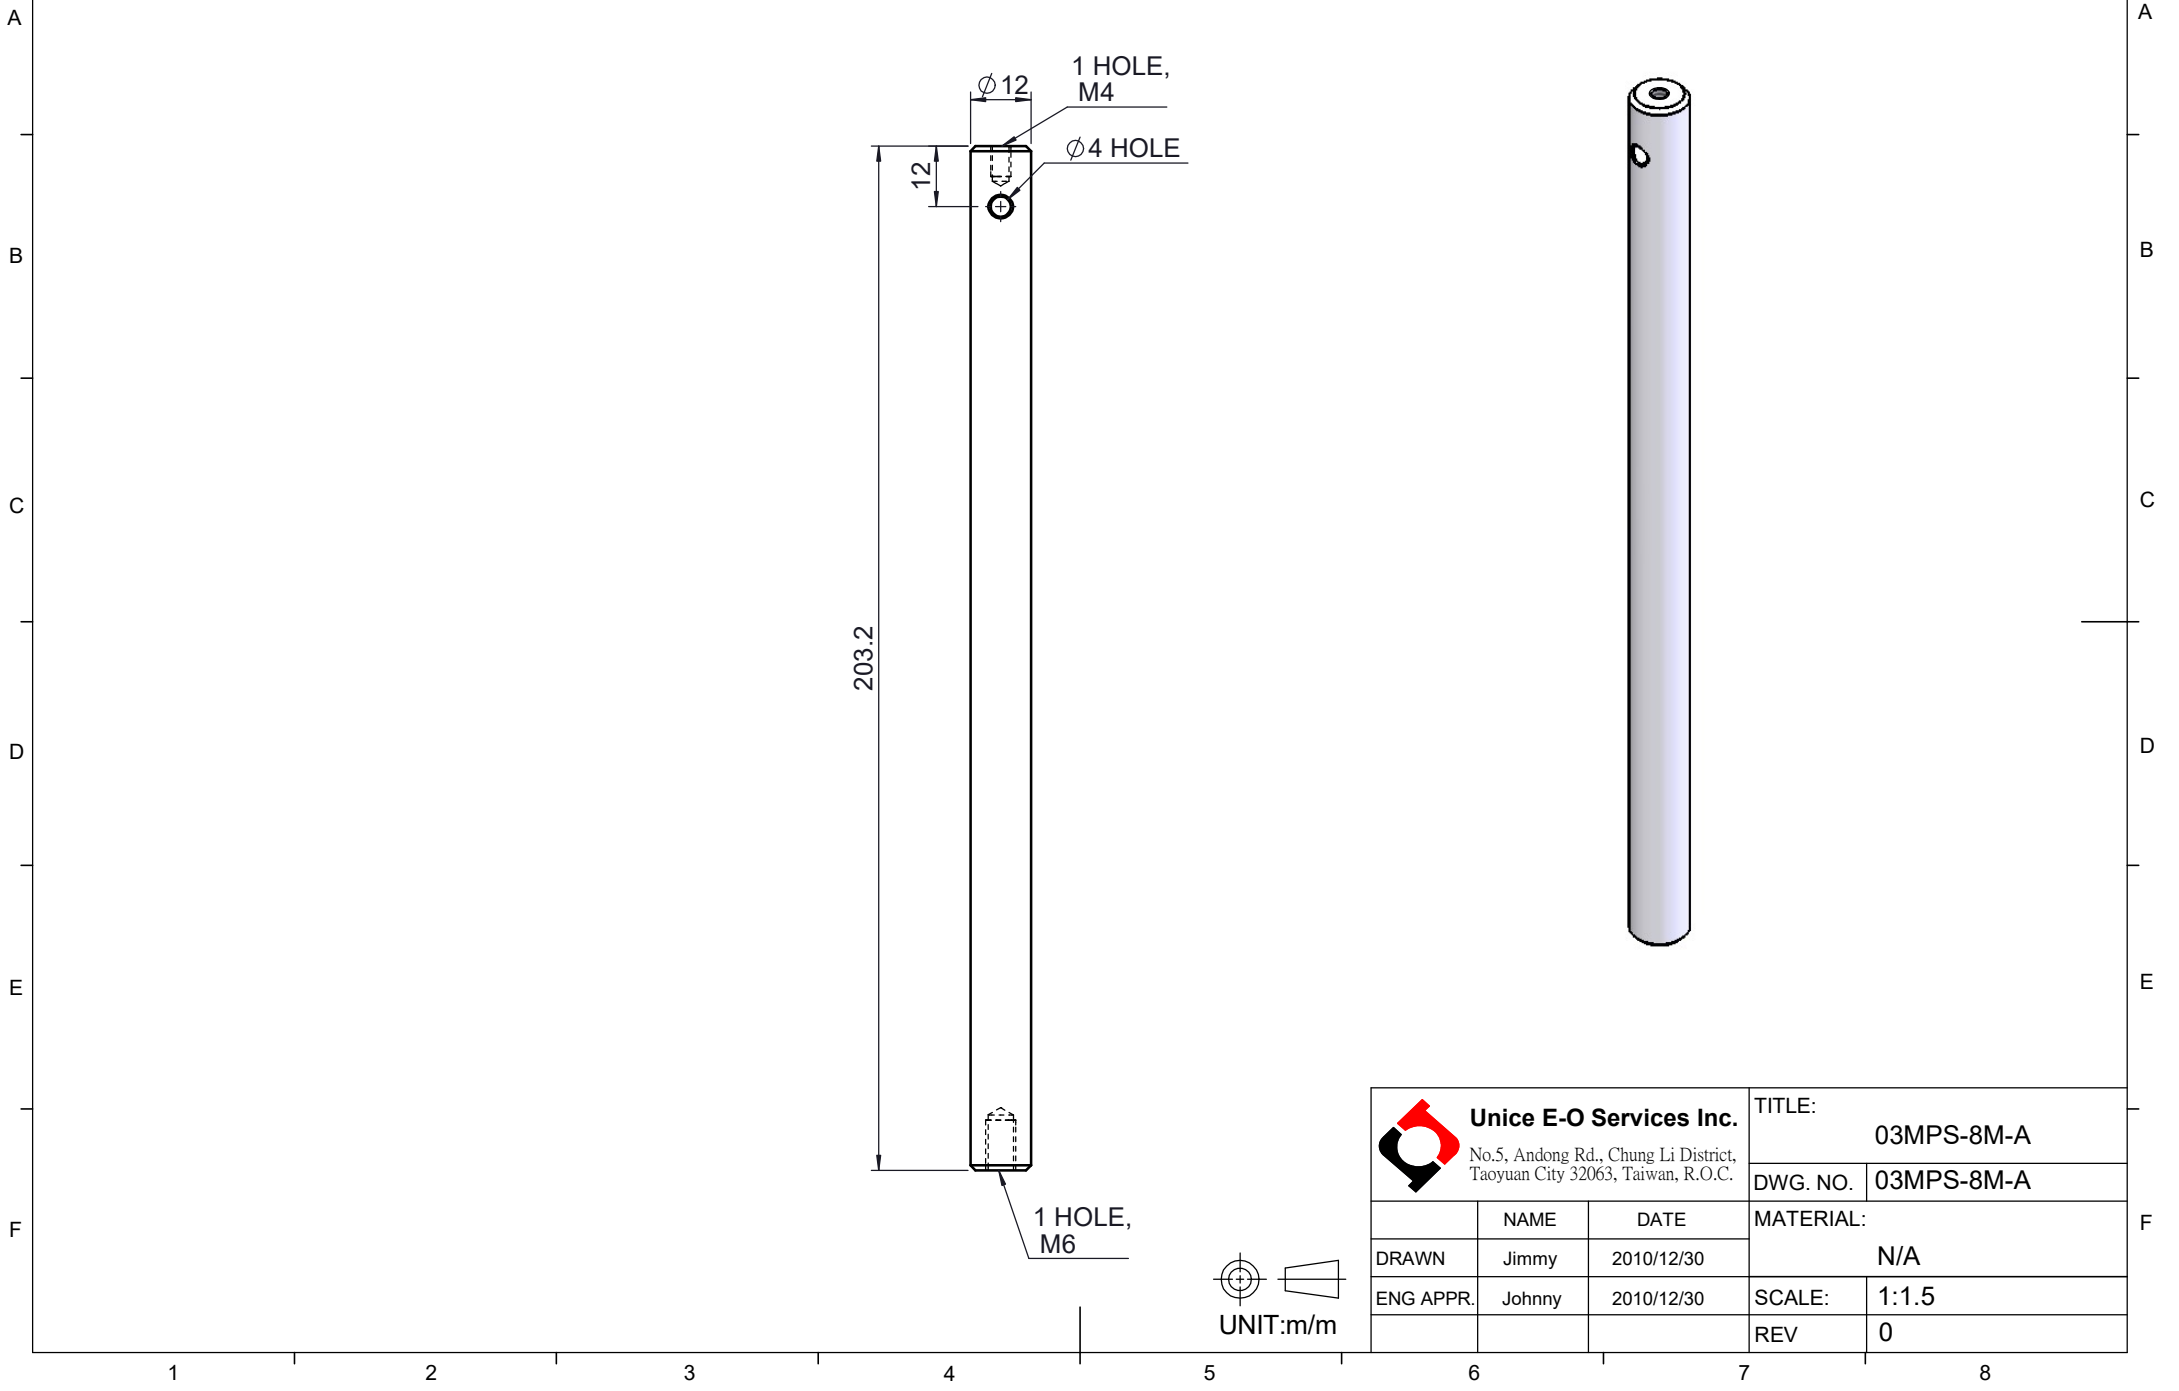

 <b>Unice E-O Services Inc.</b> No.5, Andong Rd., Chung Li District, Taoyuan City 32063, Taiwan, R.O.C.			TITLE:	
			03MPS-8M-A	
			DWG. NO.	03MPS-8M-A
			MATERIAL:	
			N/A	
DRAWN	NAME	DATE	SCALE:	1:1.5
ENG APPR.	Johnny	2010/12/30	REV	0