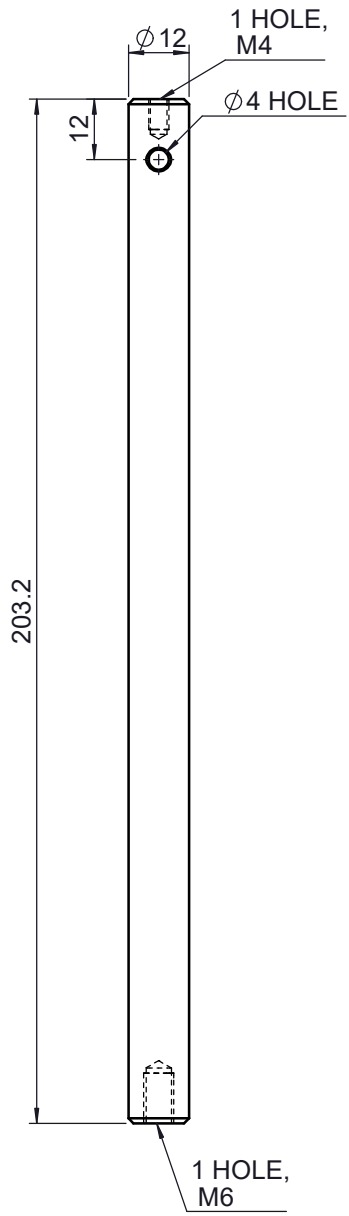

 <b>Unice E-O Services Inc.</b> No.5, Andong Rd., Chung Li District, Taoyuan City 32063, Taiwan, R.O.C.			TITLE:	
			03MPS-8M-A	
			DWG. NO.	03MPS-8M-A
			MATERIAL:	
			N/A	
DRAWN	NAME	DATE	SCALE:	1:1.5
ENG APPR.	Johnny	2010/12/30	REV	0