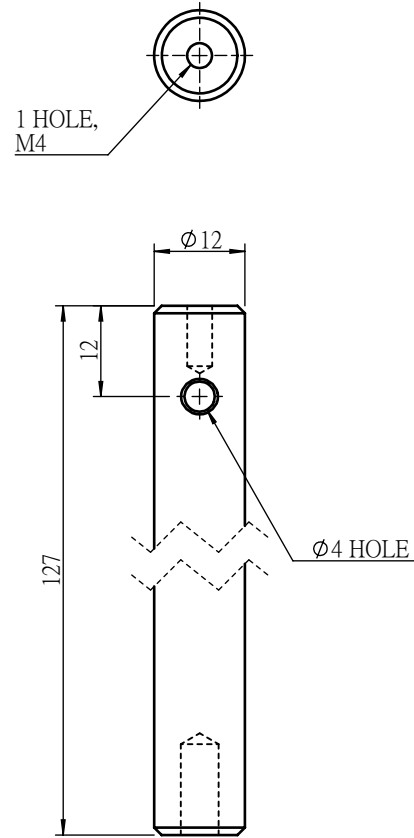

 Unice E-O Services Inc. No.5, Andong Rd., Chung Li District, Taoyuan City 32063, Taiwan, R.O.C.			TITLE:	
			03MPS-5M-A	
			DWG. NO.	03MPS-5M-A
			MATERIAL:	
			N/A	
DRAWN	NAME	DATE	SCALE:	1:1
ENG APPR.	Johnny	2018/12/20	REV	0