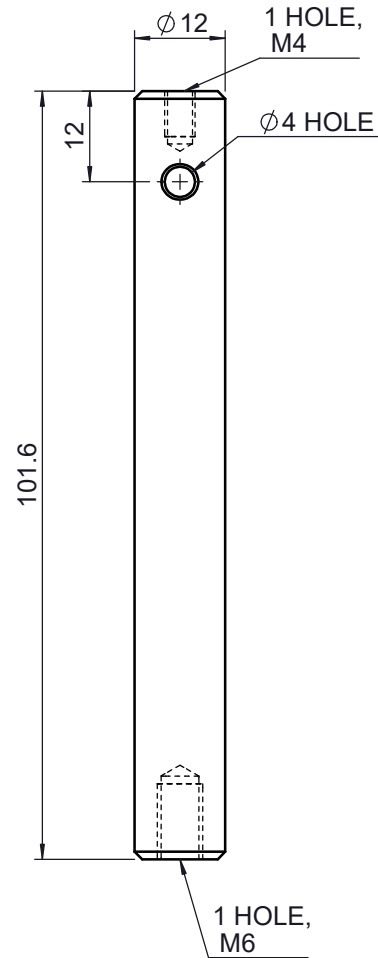

 Unice E-O Services Inc. No.5, Andong Rd., Chung Li District, Taoyuan City 32063, Taiwan, R.O.C.			TITLE:	
			03MPS-4M-A	
			DWG. NO.	03MPS-4M-A
			MATERIAL:	
			N/A	
DRAWN	NAME	DATE	SCALE:	1:1
ENG APPR.	Johnny	2010/12/30	REV	0