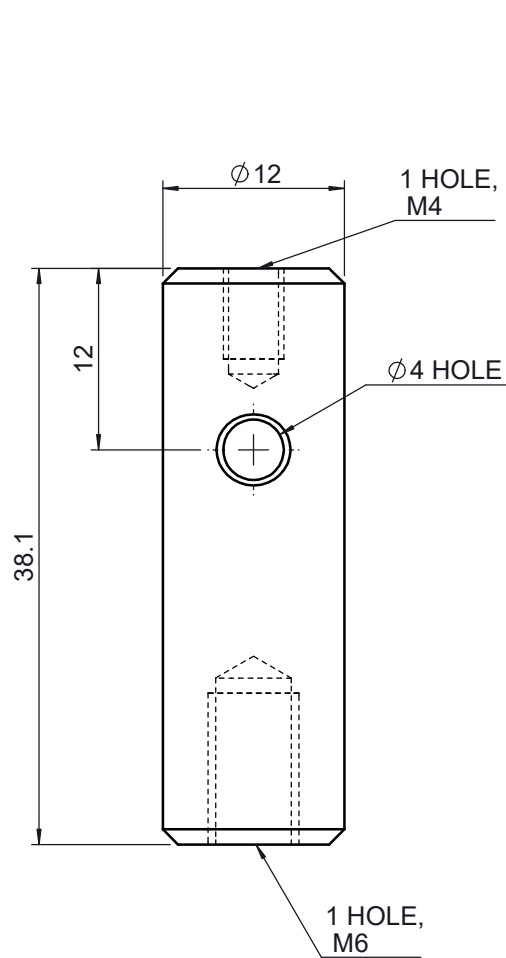

 Unice E-O Services Inc. No.5, Andong Rd., Chung Li District, Taoyuan City 32063, Taiwan, R.O.C.			TITLE:	
			03MPS-1.5M-A	
			DWG. NO.	03MPS-1.5M-A
			MATERIAL:	
			N/A	
DRAWN	NAME	DATE	SCALE:	2:1
ENG APPR.	Johnny	2010/12/30	REV	0