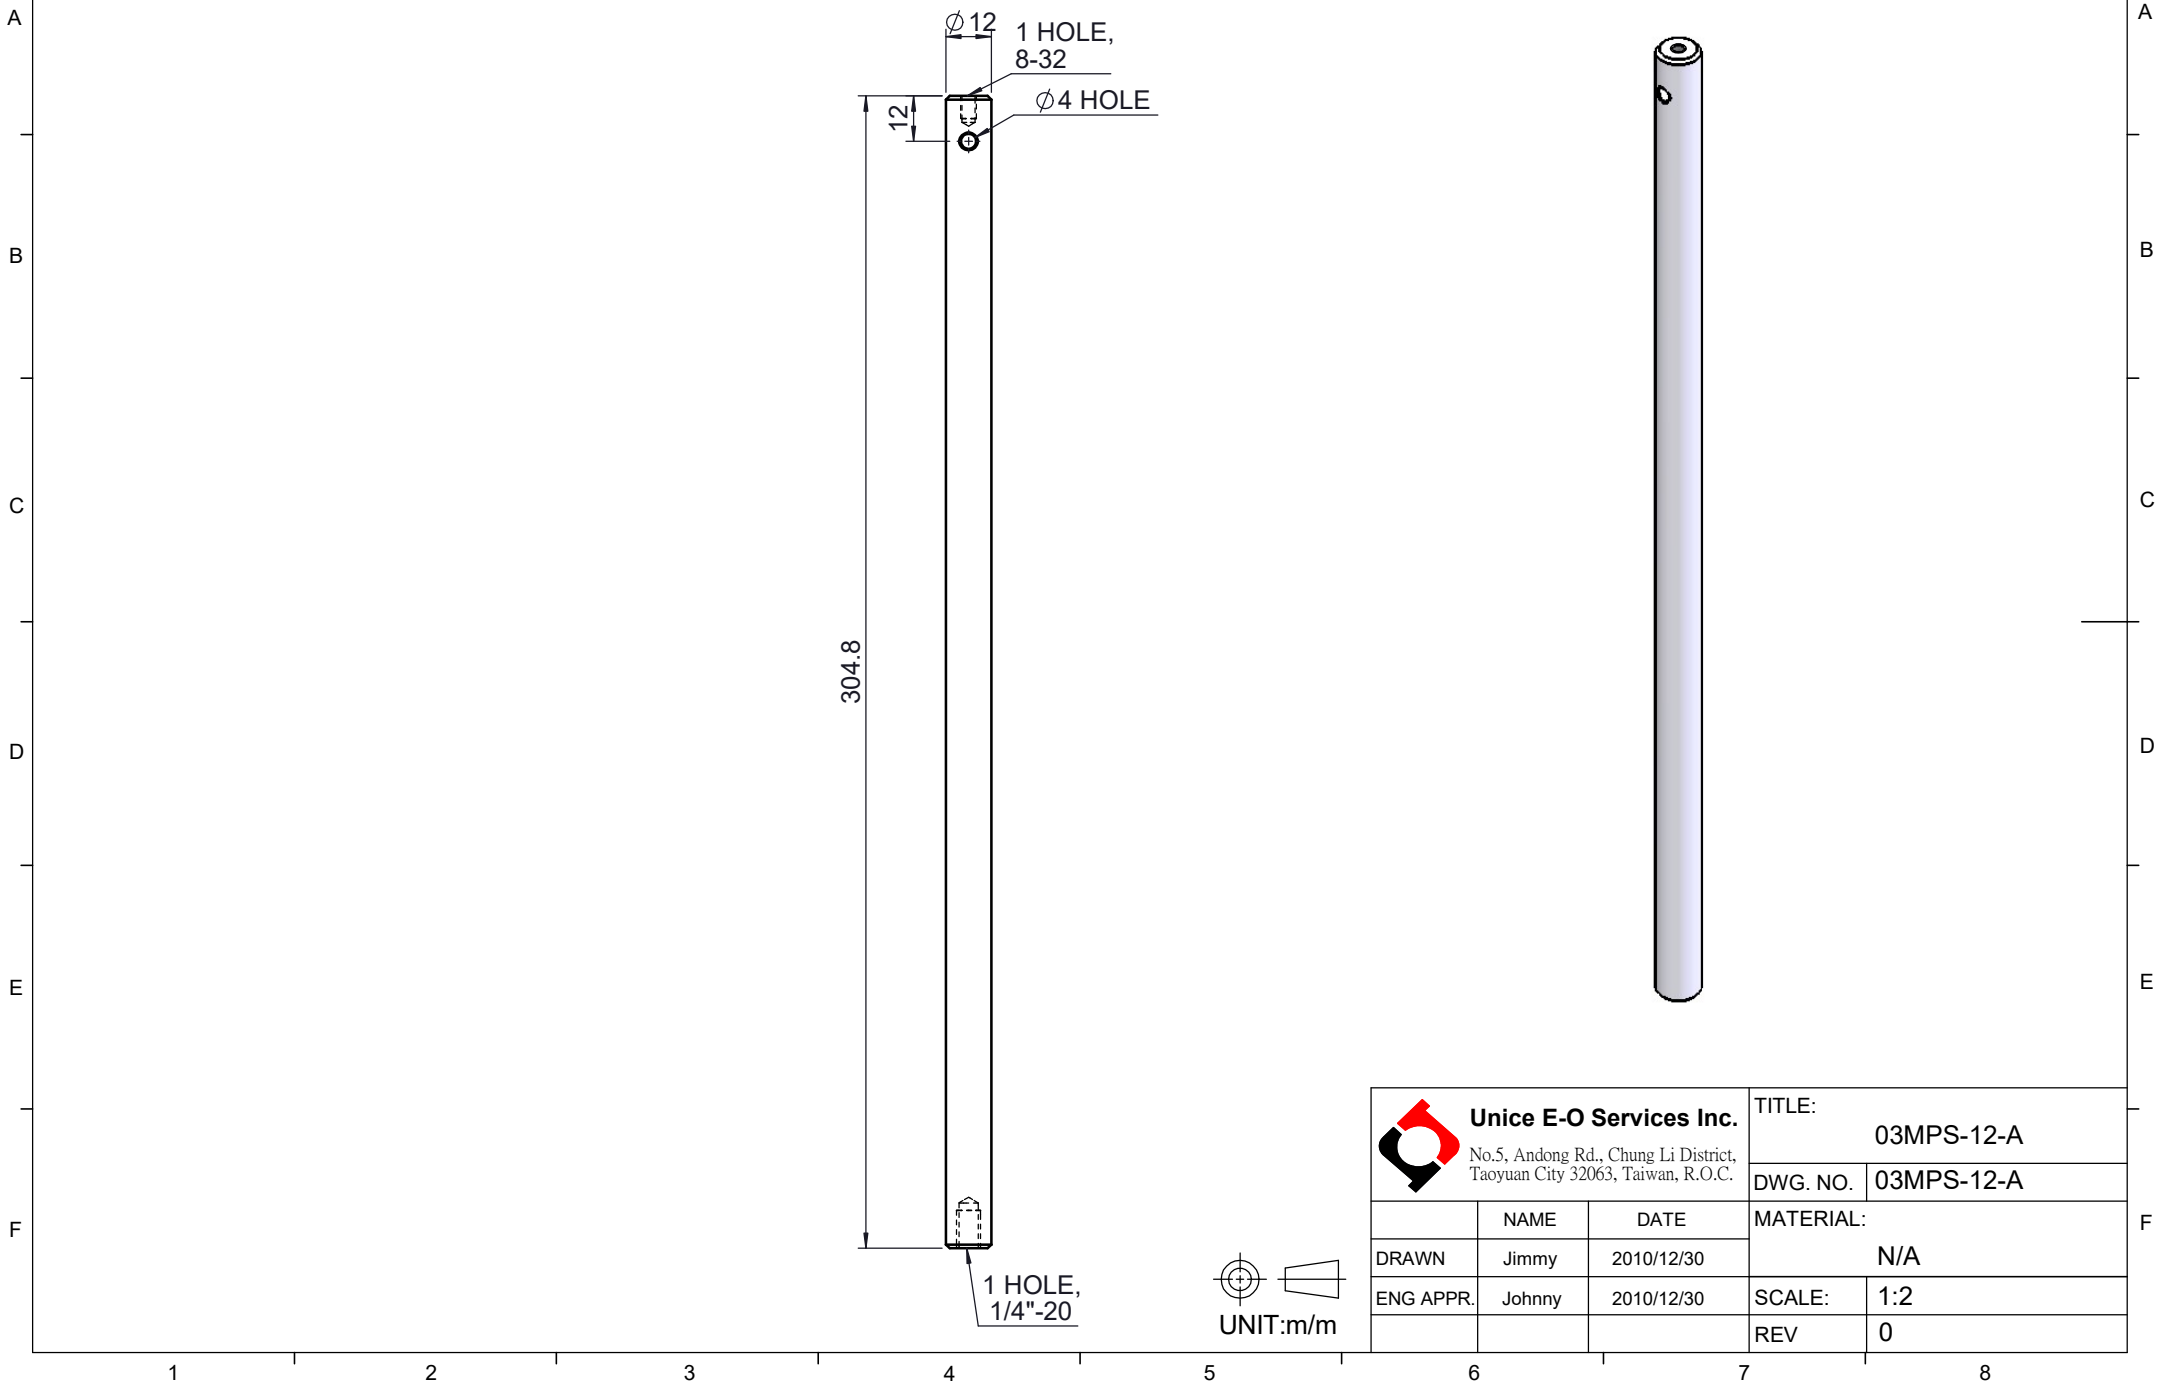

 Unice E-O Services Inc. No.5, Andong Rd., Chung Li District, Taoyuan City 32063, Taiwan, R.O.C.			TITLE:	
			03MPS-12-A	
			DWG. NO.	03MPS-12-A
			MATERIAL:	
			N/A	
DRAWN	NAME	DATE	SCALE:	1:2
ENG APPR.	Johnny	2010/12/30	REV	0