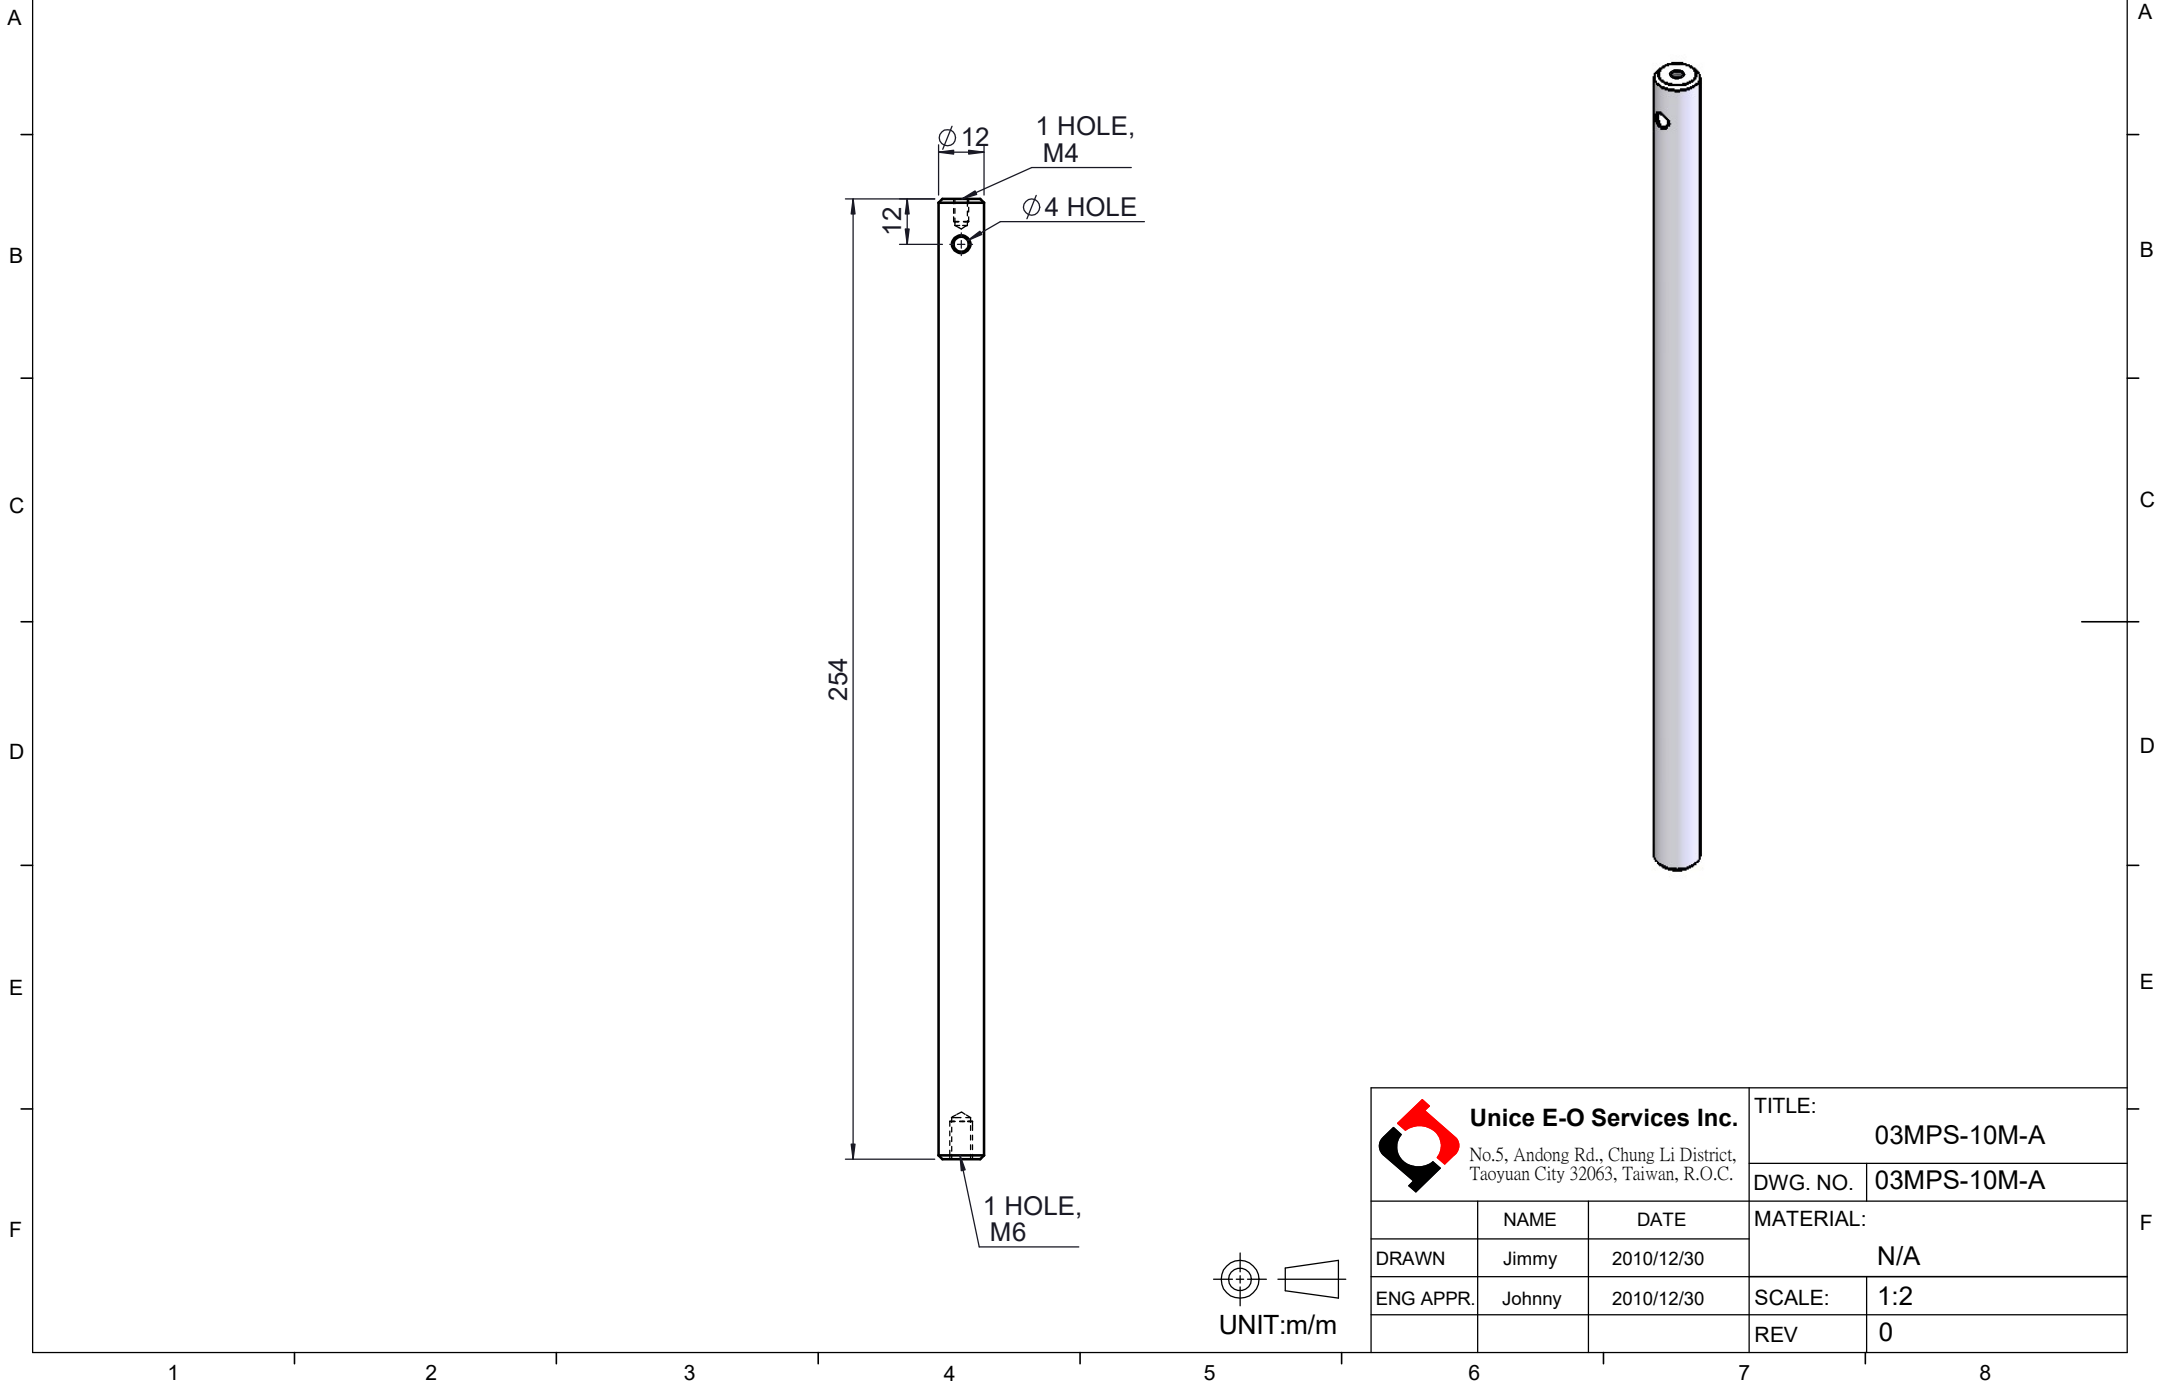

 Unice E-O Services Inc. No.5, Andong Rd., Chung Li District, Taoyuan City 32063, Taiwan, R.O.C.			TITLE:	
			03MPS-10M-A	
			DWG. NO.	03MPS-10M-A
			MATERIAL:	
			N/A	
DRAWN	NAME	DATE	SCALE:	1:2
ENG APPR.	Johnny	2010/12/30	REV	0