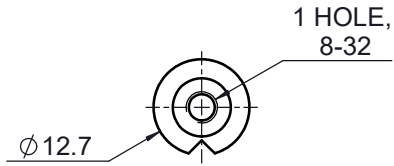

 Unice E-O Services Inc. No.5, Andong Rd., Chung Li District, Taoyuan City 32063, Taiwan, R.O.C.			TITLE: 03MPO-4	
			DWG. NO.	03MPO-4
			MATERIAL: N/A	
DRAWN	Jimmy	2010/12/30	SCALE:	1:1
ENG APPR.	Johnny	2010/12/30	REV	0