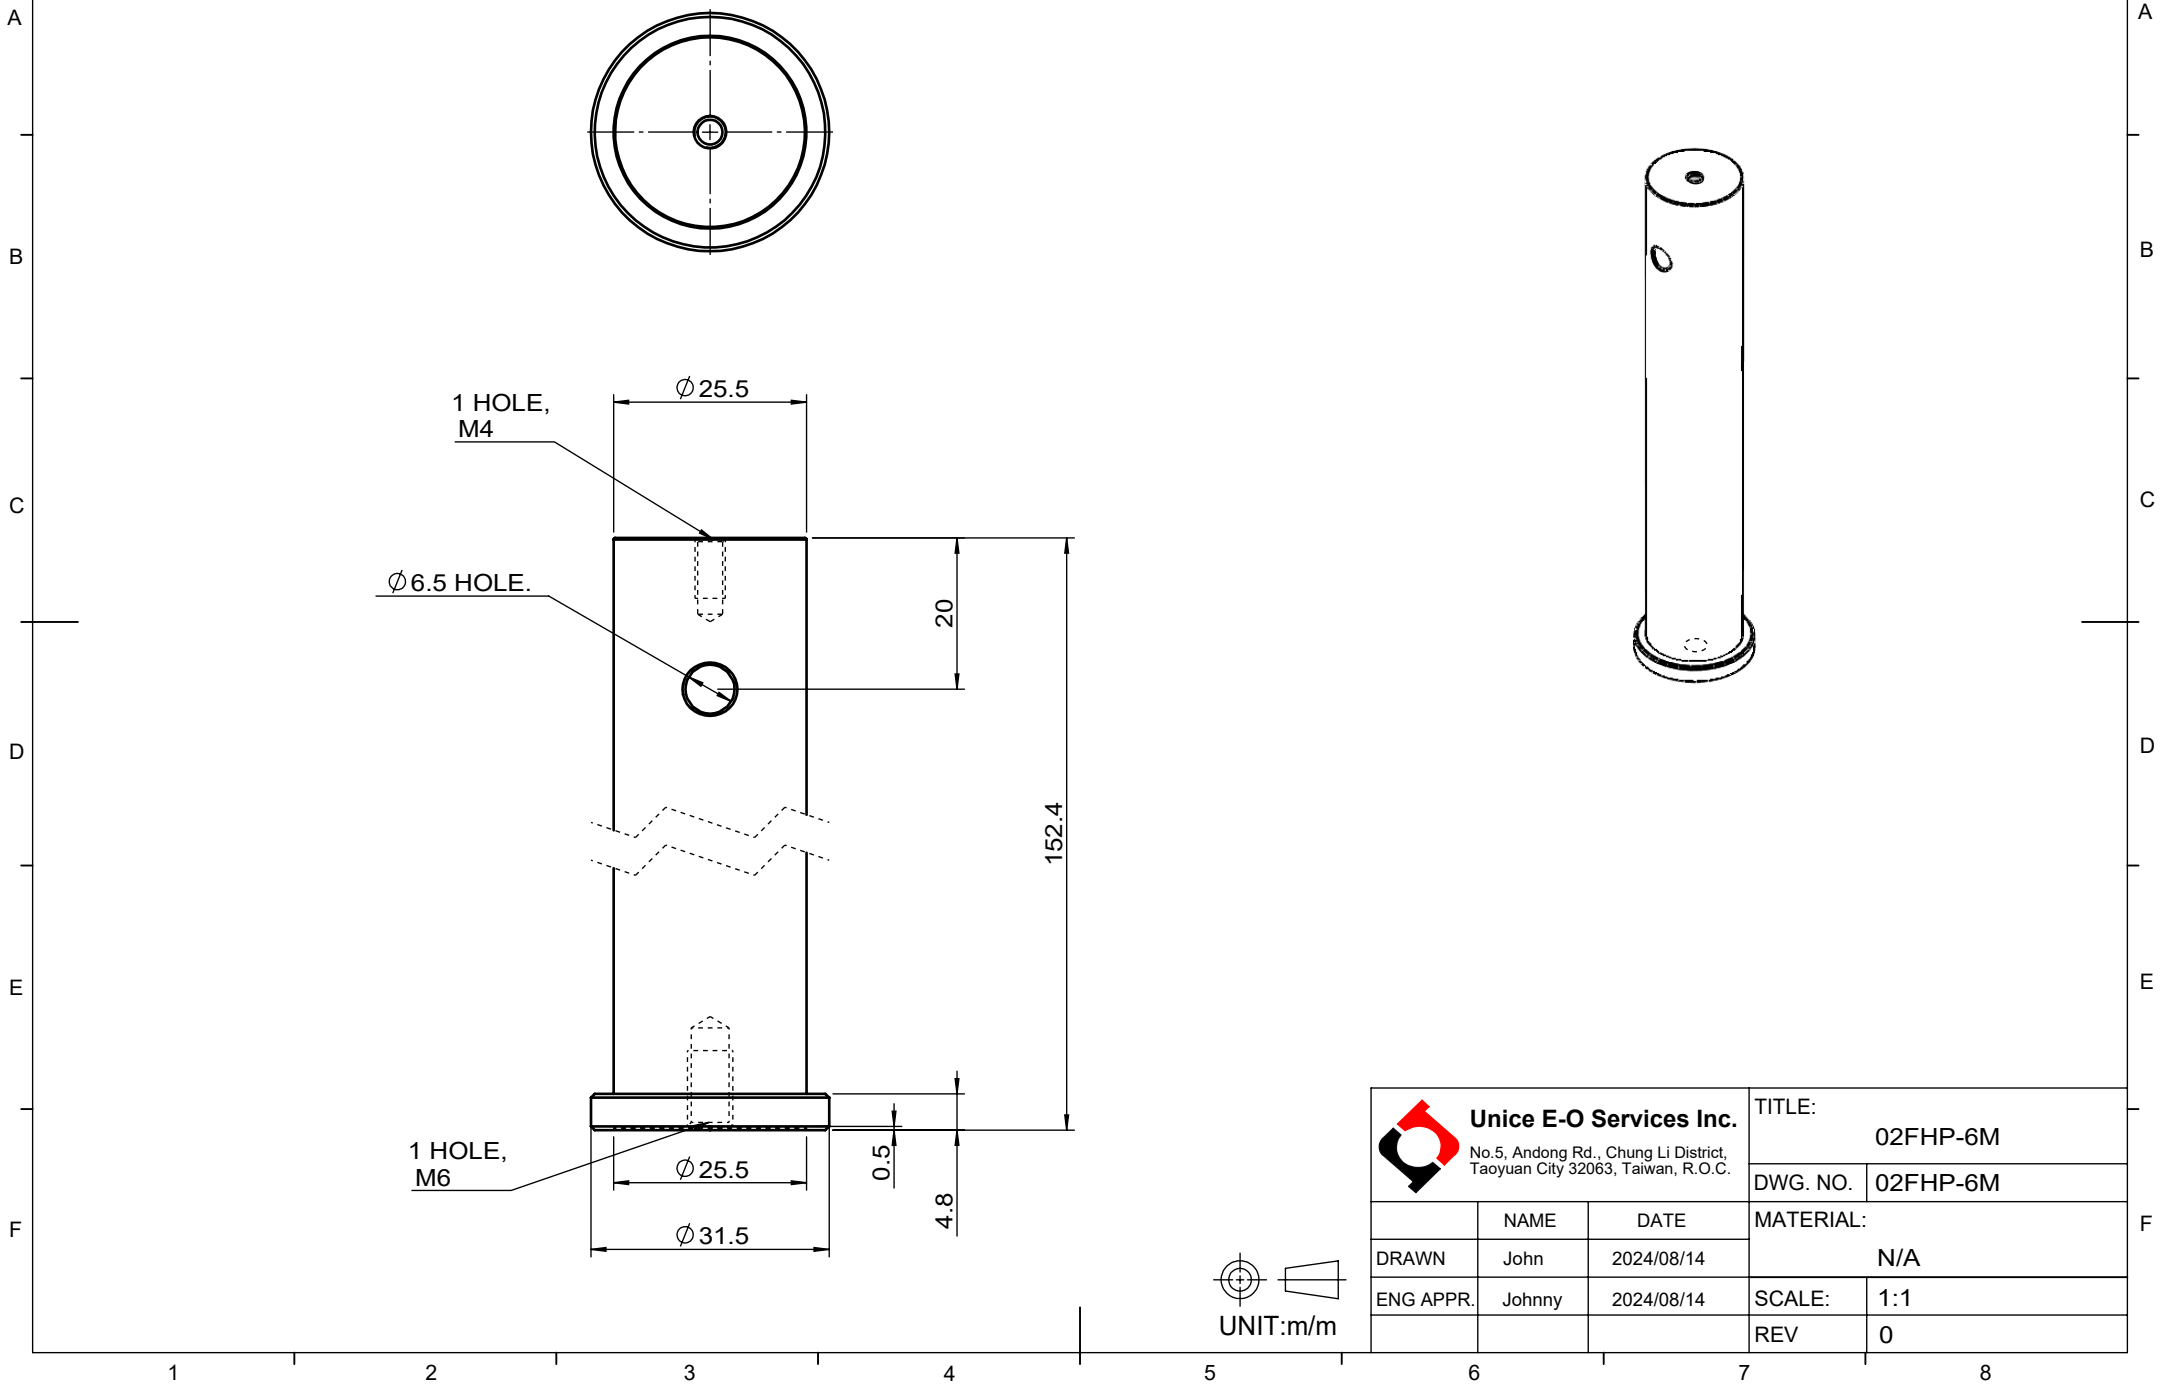

 Unice E-O Services Inc. No.5, Andong Rd., Chung Li District, Taoyuan City 32063, Taiwan, R.O.C.			TITLE:	
			02FHP-6M	
			DWG. NO.	02FHP-6M
			MATERIAL:	
			N/A	
DRAWN	John	2024/08/14	SCALE:	1:1
ENG APPR.	Johnny	2024/08/14	REV	0