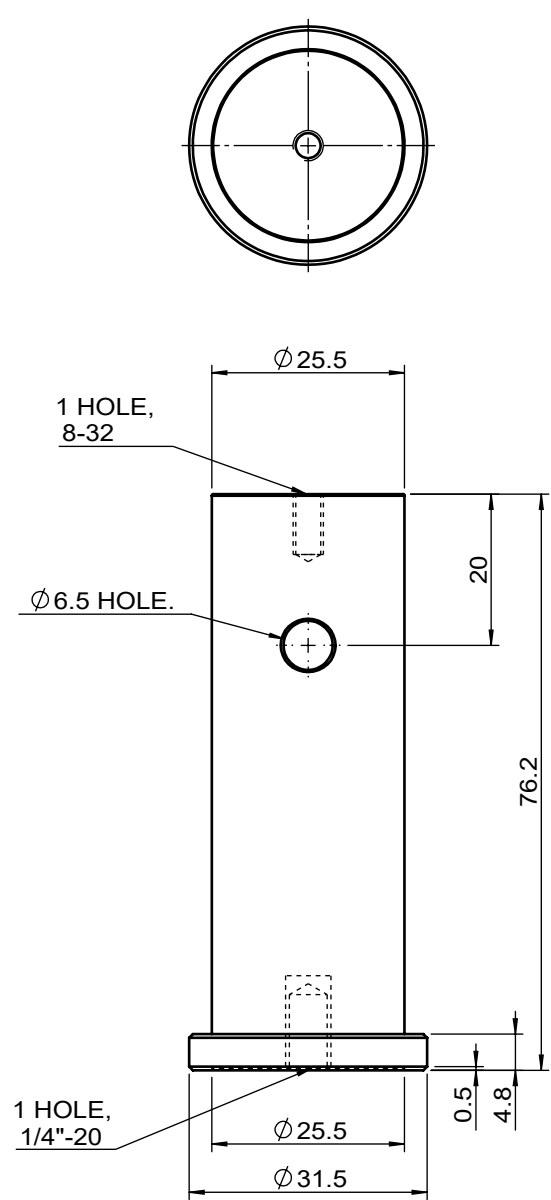

A
B
C
D
E
F

A
B
C
D
E
F

 Unice E-O Services Inc. No.5, Andong Rd., Chung Li District, Taoyuan City 32063, Taiwan, R.O.C.			TITLE:	
			02FHP-3	
			DWG. NO.	02FHP-3
			MATERIAL:	N/A
DRAWN	John	2024/04/25	SCALE:	1:1
ENG APPR.	Johnny	2024/04/25	REV	0

1 2 3 4 5 6 7 8