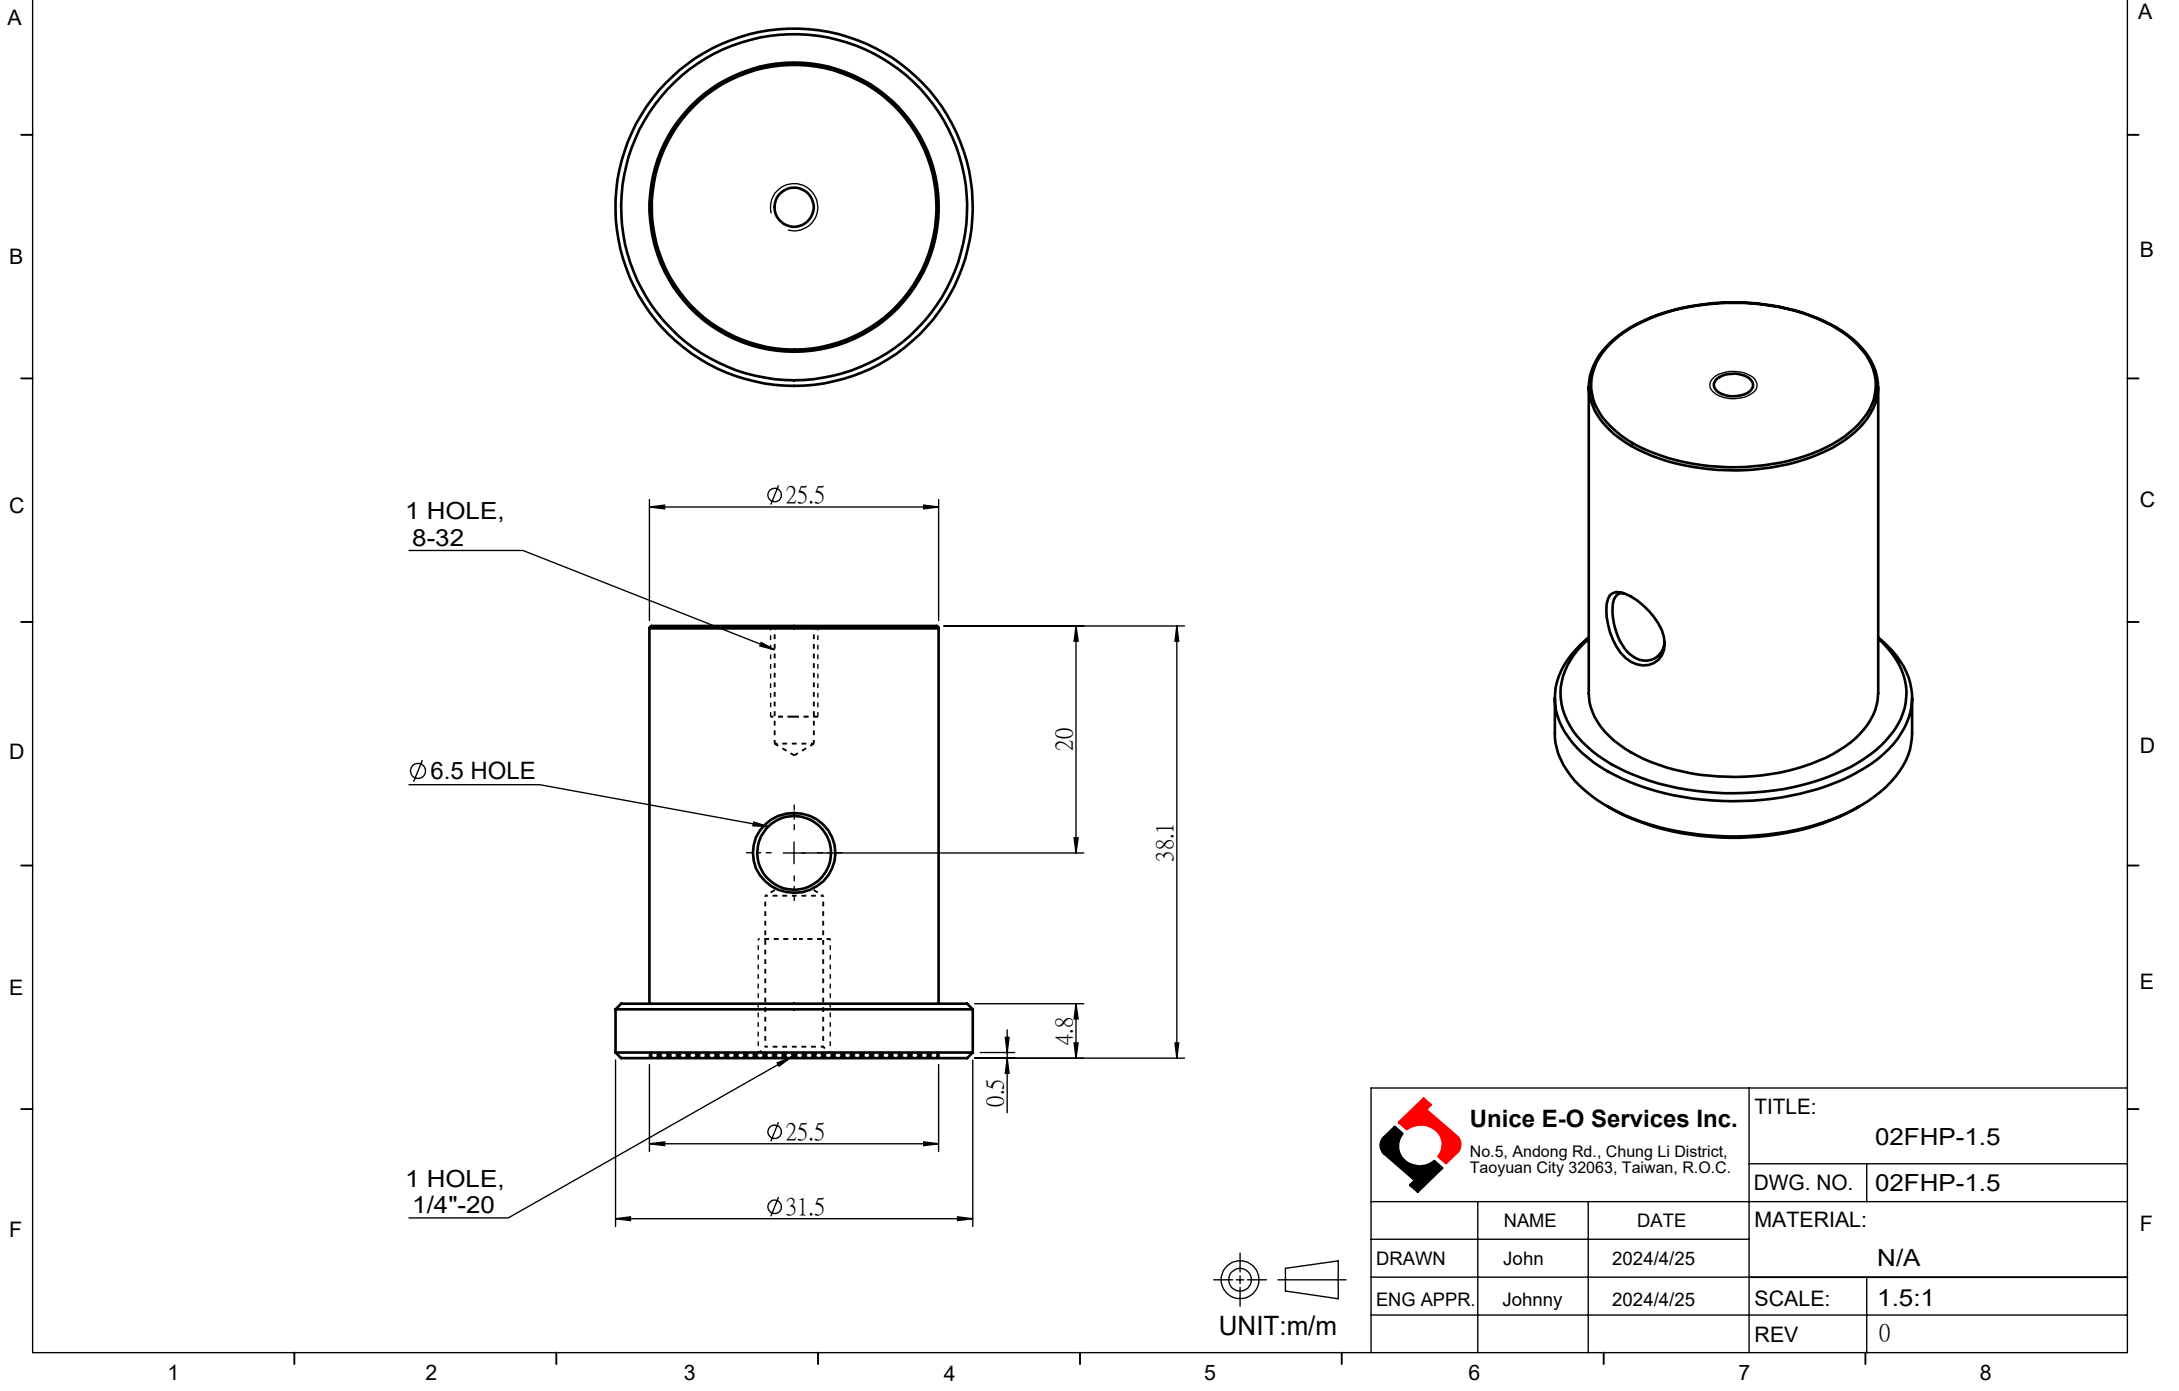

 Unice E-O Services Inc. No.5, Andong Rd., Chung Li District, Taoyuan City 32063, Taiwan, R.O.C.			TITLE:	
			02FHP-1.5	
			DWG. NO.	02FHP-1.5
			MATERIAL:	
			N/A	
DRAWN	John	2024/4/25	SCALE:	1.5:1
ENG APPR.	Johnny	2024/4/25	REV	0