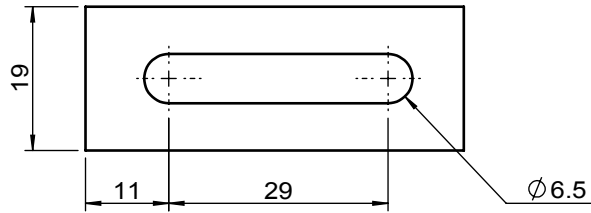

UNIT:m/m

 Unice E-O Services Inc. No.5, Andong Rd., Chung Li District, Taoyuan City 32063, Taiwan, R.O.C.			TITLE:	
			02FCB-1(M)	
			DWG. NO.	02FCB-1(M)
			MATERIAL:	
DRAWN			NAME	DATE
			Sky	2018/11/8
ENG APPR.			NAME	DATE
			Johnny	2018/11/8
			SCALE:	1:1
			REV	0