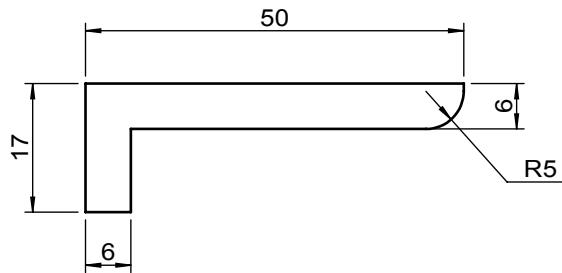

UNIT:m/m

 Unice E-O Services Inc. No.5, Andong Rd., Chung Li District, Taoyuan City 32063, Taiwan, R.O.C.			TITLE:	
			02FCB-1(M)	
			DWG. NO.	02FCB-1(M)
			MATERIAL:	
DRAWN			NAME	DATE
			Sky	2018/11/8
ENG APPR.			NAME	DATE
			Johnny	2018/11/8
			SCALE:	1:1
			REV	0