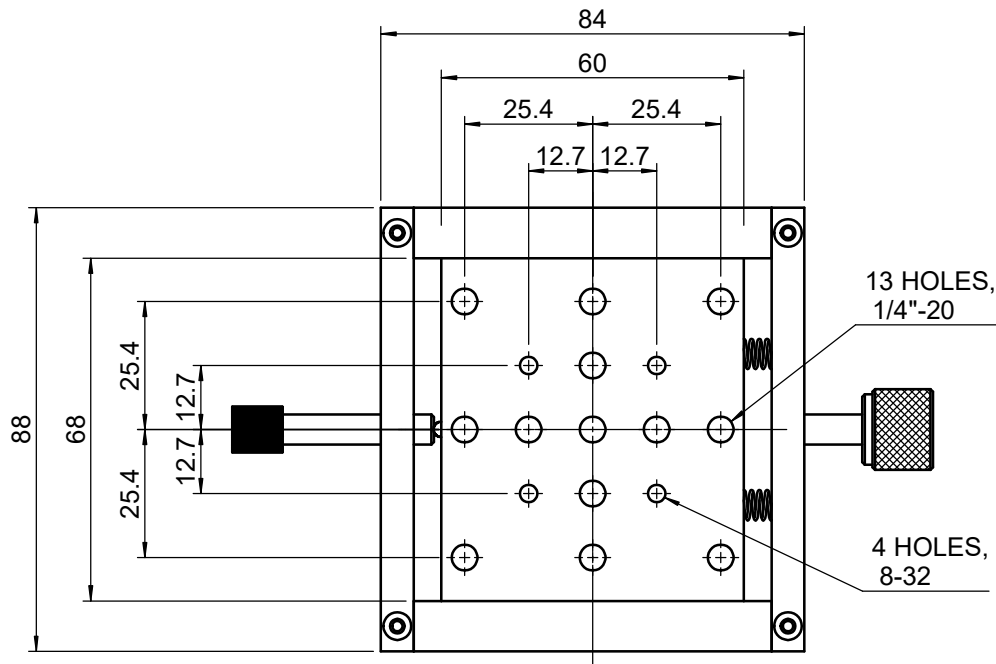

 Unice E-O Services Inc. No.5, Andong Rd., Chung Li District, Taoyuan City 32063, Taiwan, R.O.C.			TITLE:	
			01OCR-3	
			DWG. NO.	01OCR-3
			MATERIAL:	N/A
DRAWN	Miki	2010/12/30	SCALE:	1:1.5
ENG APPR.	Johnny	2010/12/30	REV	0