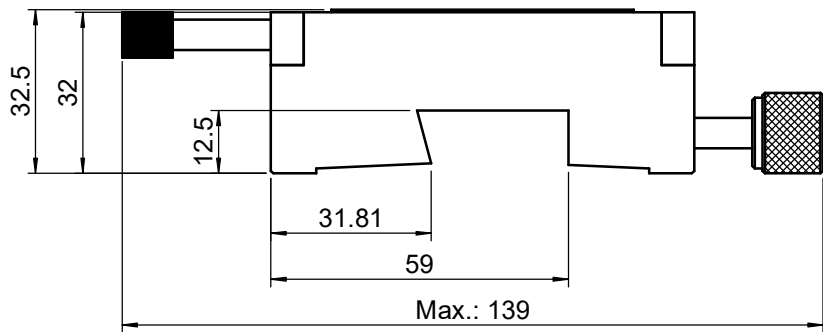

 Unice E-O Services Inc. No.5, Andong Rd., Chung Li District, Taoyuan City 32063, Taiwan, R.O.C.			TITLE:	
			01OCR-3	
			DWG. NO.	01OCR-3
			MATERIAL:	N/A
DRAWN	Miki	2010/12/30	SCALE:	1:1.5
ENG APPR.	Johnny	2010/12/30	REV	0