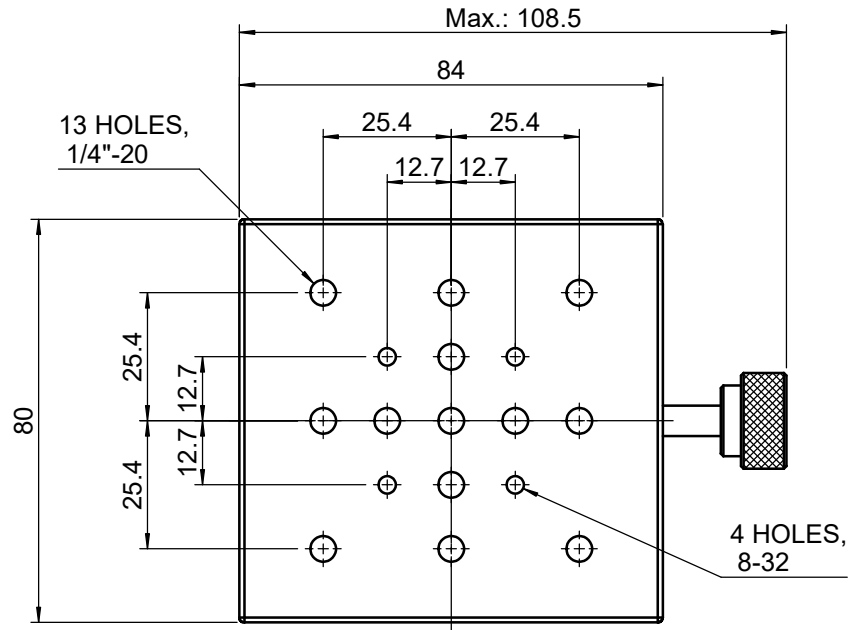

 Unice E-O Services Inc. No.5, Andong Rd., Chung Li District, Taoyuan City 32063, Taiwan, R.O.C.			TITLE: 01OCR-2	
			DWG. NO.	01OCR-2
MATERIAL: N/A			REV: 0	
DRAWN	Miki	2010/12/30	SCALE:	1:1.5
ENG APPR.	Johnny	2010/12/30		