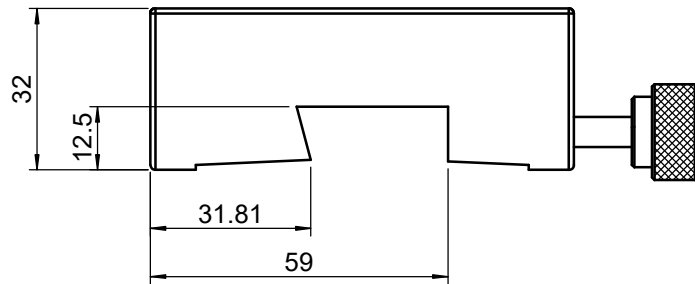

 Unice E-O Services Inc. No.5, Andong Rd., Chung Li District, Taoyuan City 32063, Taiwan, R.O.C.			TITLE: 01OCR-2	
			DWG. NO.	01OCR-2
MATERIAL: N/A			REV: 0	
DRAWN	Miki	2010/12/30	SCALE:	1:1.5
ENG APPR.	Johnny	2010/12/30		